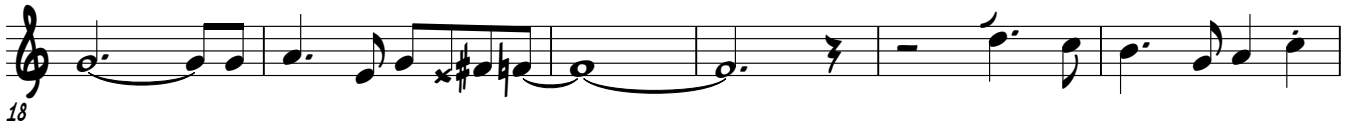

JUST A CLOSER WALK WITH THEE

TRADITIONAL
SOLO BY ROBERT BOOTH

♩=144 2 BEAT DIXIE FEEL

"ONE, TWO, ONE.."

MELODY

42 Musical staff 42-45: Treble clef, key signature of one flat (Bb). Measures 42-45. Chords: F, Fm.